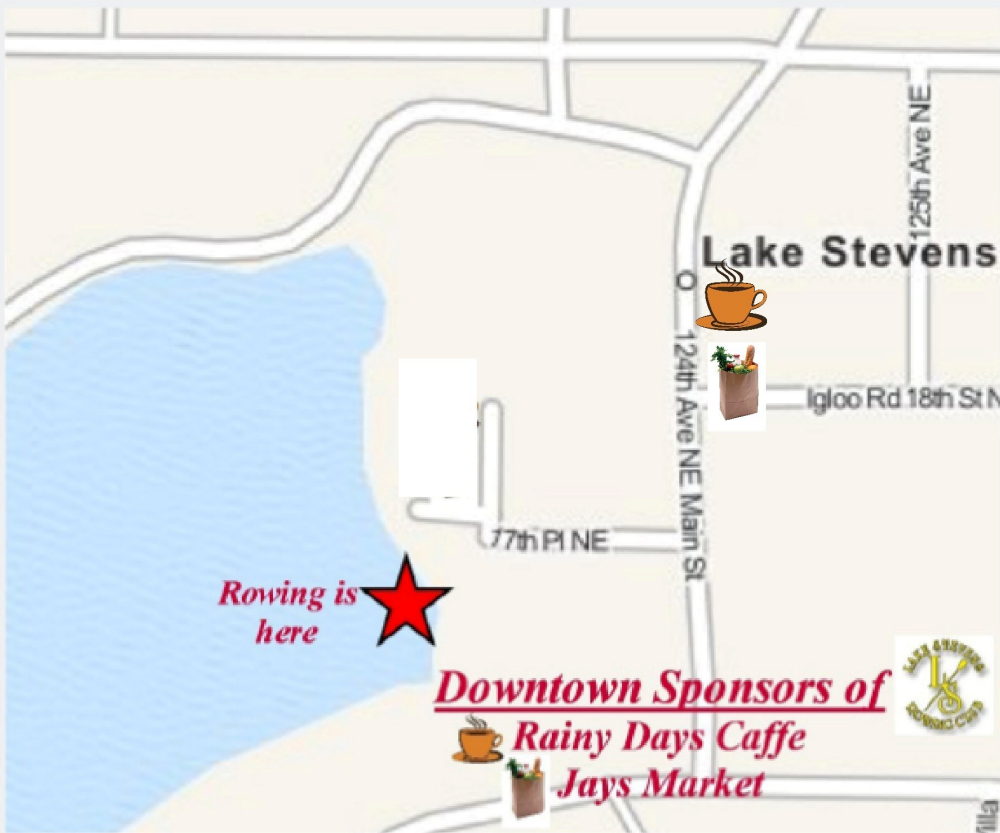

888-ROW-LSRC

info@LakeStevensRowing.com

Contact us today!

www.LakeStevensRowing.com

Welcome to LSRC's 2014 SPRING SPRINTS

Be sure to tell our friends hello when you visit them in Downtown Lake Stevens!

Handcrafted espresso drinks, coffee,
panini and pastry.
Monday—Saturday 6am-7pm

1809 Main Street, Lake Stevens WA
425-334-1256

Food & Grocery
Our friendly local market
Daily Open Hours 7am-9pm

888-ROW-LSRC

info@LakeStevensRowing.com

Contact us today!

www.LakeStevensRowing.com